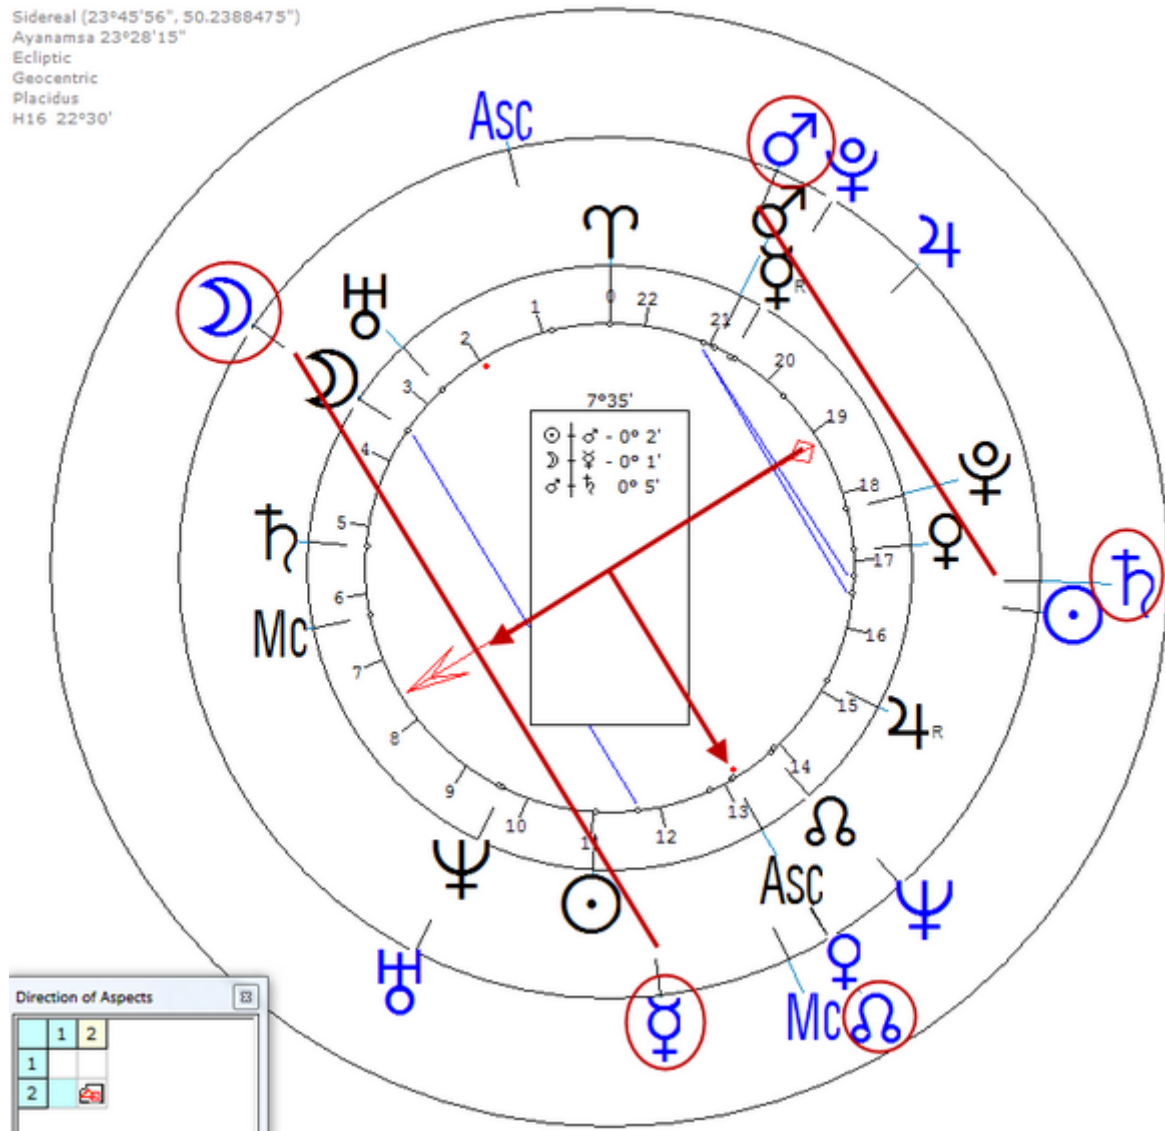

Progressed Lunar Return (Harmonic 16)

Lunar ♂/♁ = Lunar ☽/♀ = Lunar ♁

Borel, Eric
11 December 1978 Mon 23:00 (GMT+1) 43n18 0w22
Pau, France
Sidereal (23°45'56", 50.2388475")
Ayanamsa 23°28'15"
Ecliptic
Geocentric
Placidus
H16 22°30'